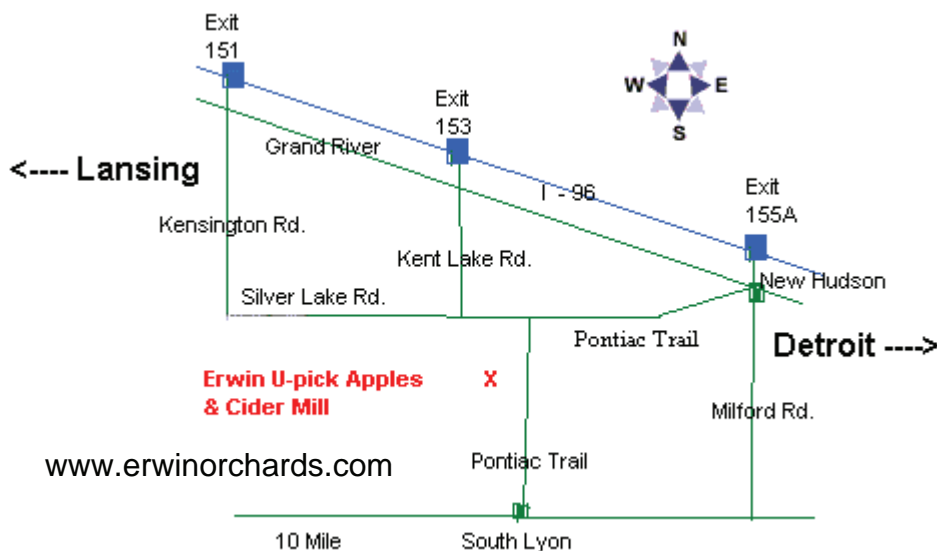

# CORVETTE CLUB OF MICHIGAN

CORDIALLY INVITES YOU  
TO COME CRUISE WITH US

## ERWIN ORCHARDS' APPLE PIE CRUISE-IN

Saturday, October 16, 2010.

Meet at 11:00 am at Home Depot, 7 mile & Haggerty in the south east parking lot.

Depart at 11:15 and cruise out 7 mile road to Pontiac Trail then north to the Orchard.

Your cruise-master will be either Mary Wentzel or Fred King. Contact either one of us if you have any questions.

Or you can meet us at the orchard around noon:

**Start & End Location:**

**Moose Preserve Bar & Grill**

43034 Woodward Ave

Bloomfield Hills, MI 48302-5009

Phone: (248) 858-7688

**Registration: 11am—11:40am**

**Drivers' Meeting: 11:40am**

**First Car Out: 12:01pm**