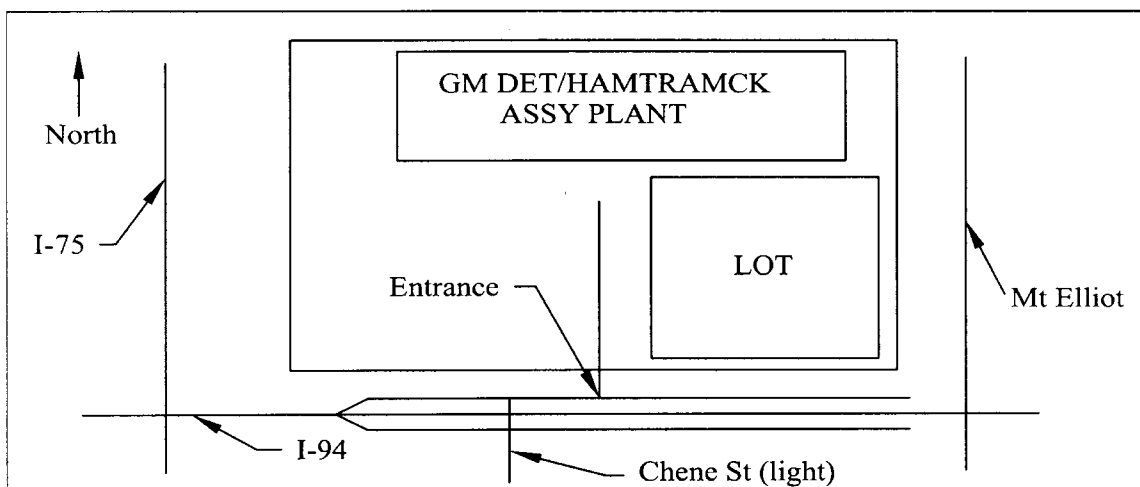

CORVETTE CLUB OF MICHIGAN

FALL AUTOCROSS

NCCC Sanction #NS-006-011

Oct 10th, 2010

DCSCC CHAMP EVENT

REGISTRATION: Open 9:00 - 11:00
DRIVERS MEETING: 10:45 am
FIRST CAR OUT: 11:00 am

Tech inspection and minimum of Snell 2000 helmet required
Each entrant will be required to work one shift

PRE-REGISTERED Entry Fees: CCM/NCCC: $10 DCSCC $20 OUTSIDE $30
Day of event registration + $2 Khana pass users +$1

Pre-register at www.myautoevents.com by Oct 7th (Pay on day of event)

ALL MINORS UNDER THE AGE OF 18 MUST SIGN A MINOR'S ASSUMPTION OF RISK FORM OR THEY WILL NOT BE ALLOWED IN THE PIT AREA. IN ADDITION, A PARENTAL RELEASE OF LIABILITY MUST BE SIGNED.

EVENT CHAIRMEN: Al Chan & Ted Hou

CCM EVENT EMERGENCY MOBILE PHONE: (734) 748-9948

COMPETITION DIRECTOR: Chris Scafero (734) 748-9948